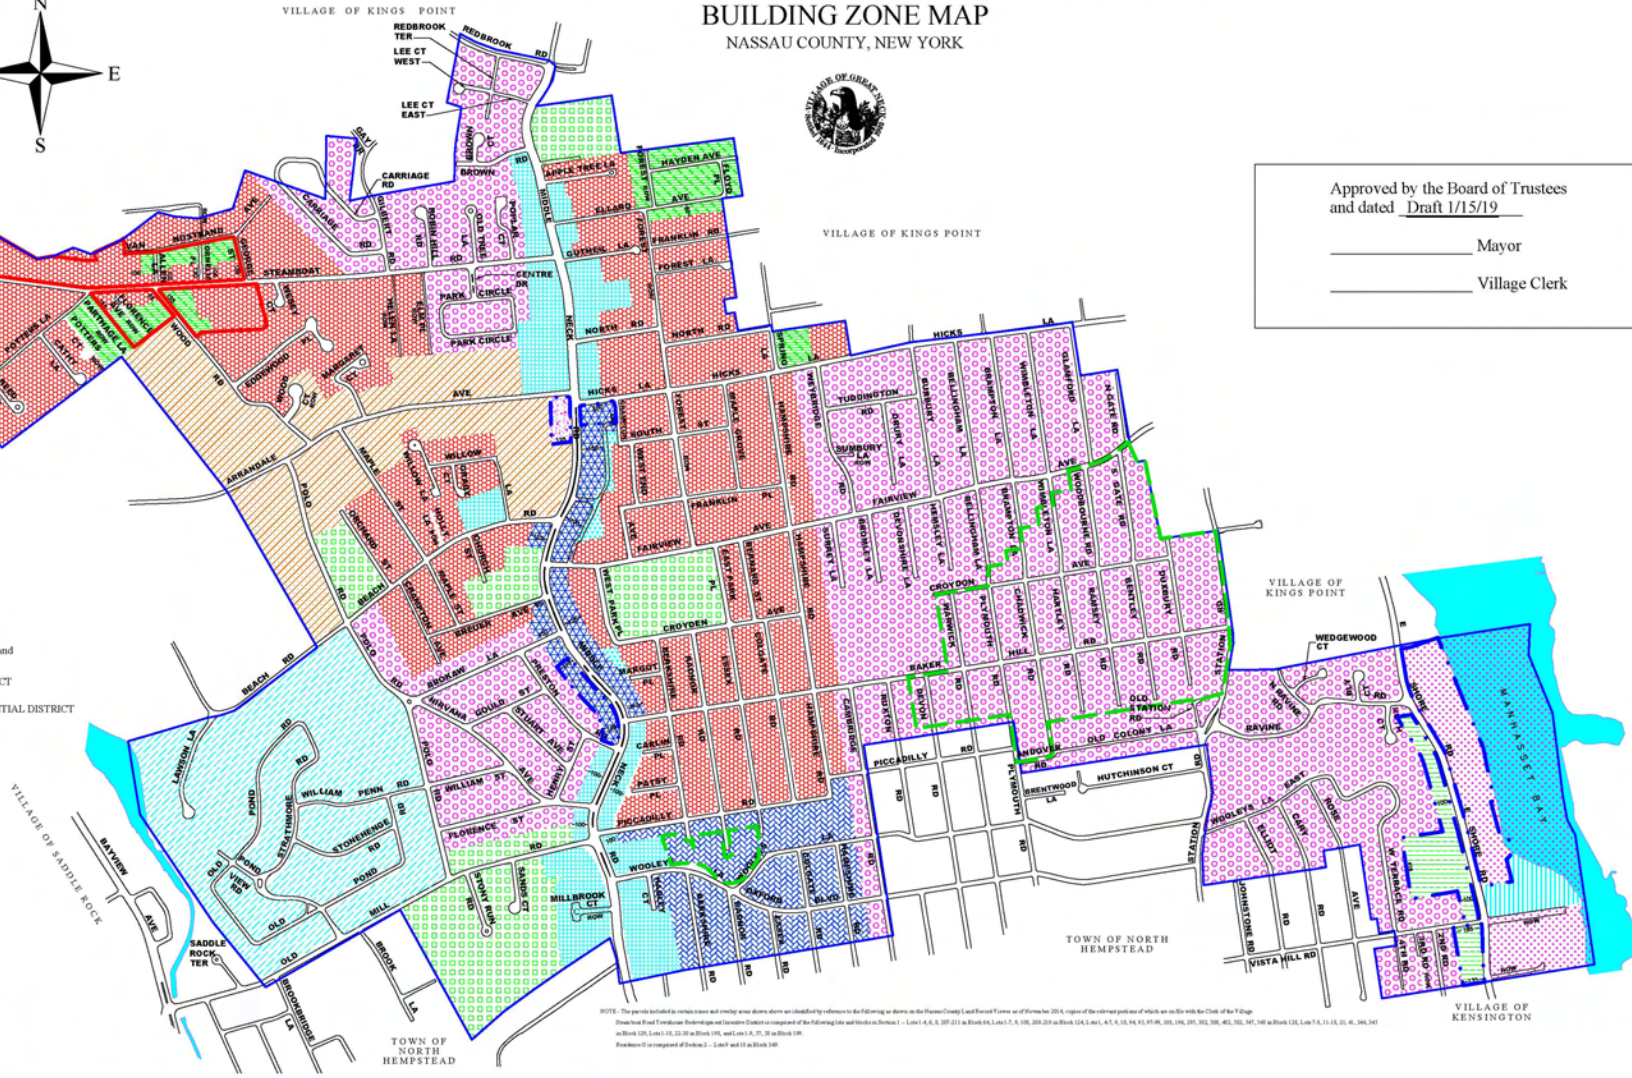

VILLAGE OF GREAT NECK

BUILDING ZONE MAP NASSAU COUNTY, NEW YORK

Approved by the Board of Trustees
and dated Draft 1/15/19

_____ Mayor

_____ Village Clerk

LEGEND

- RESIDENCE AA DISTRICT
- RESIDENCE A DISTRICT
- RESIDENCE A-1 DISTRICT
- RESIDENCE B DISTRICT
- RESIDENCE B-1 DISTRICT
- RESIDENCE C DISTRICT
- RESIDENCE D DISTRICT
- RESIDENCE E DISTRICT or APARTMENT DISTRICT and CORRIDOR INCENTIVE OVERLAY DISTRICT
- RESIDENCE F DISTRICT or SENIOR CITIZEN DISTRICT
- RESIDENCE G DISTRICT or WATERFRONT RESIDENTIAL DISTRICT
- BUSINESS A DISTRICT
- MIXED USE DISTRICT
- PARKING DISTRICT
- WATERFRONT DEVELOPMENT DISTRICT
- WATER BODY
- BOUNDARY OF STEAMBOAT ROAD TOWNHOME REDEVELOPMENT INCENTIVE DISTRICT
- BOUNDARY OF CORRIDOR INCENTIVE OVERLAY DISTRICT
- BOUNDARY OF FLOOD-PRONE AREA (SEE §296-2 FOR PARCELS IN THESE AREAS)

ROW NOT A PUBLIC ROAD (EXCEPT FOREST RD)

BASEMAP COPYRIGHT 2003, COUNTY OF NASSAU, NY
(Rev. 1/15/19)